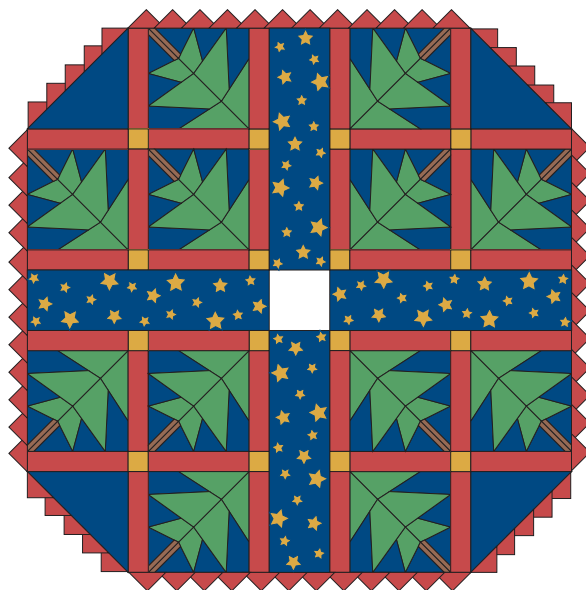

Forever Green

Alternate Settings

Quiltmaker

Web Extra from
QUILTMAKER magazine
www.quiltmaker.com

Aren't these interesting options for the setting plan of the *Forever Green* tree skirt? Each one has a bit of its own personality. No instructions are given for these variations, but we hope the ideas will inspire you. Complete instructions for *Forever Green* appear in *QUILTMAKER* Nov/Dec '05 (No. 106). If you cannot find this issue at your local quilt shop, order back issues at www.VillageQuiltShoppe.com.