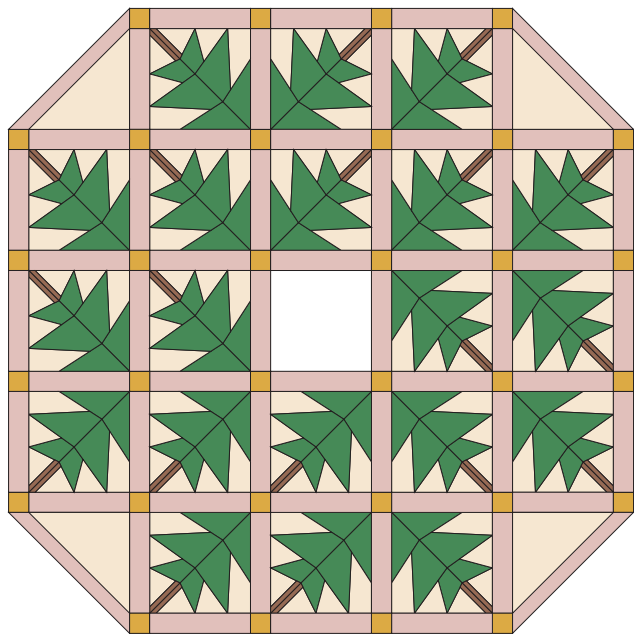

Forever Green

Alternate Settings

Quiltmaker

Web Extra from
QUILTMAKER magazine
www.quiltmaker.com

Aren't these interesting options for the setting plan of the *Forever Green* tree skirt? Each one has a bit of its own personality. No instructions are given for these variations, but we hope the ideas will inspire you. Complete instructions for *Forever Green* appear in *QUILTMAKER* Nov/Dec '05 (No. 106). If you cannot find this issue at your local quilt shop, order back issues at www.VillageQuiltShoppe.com.