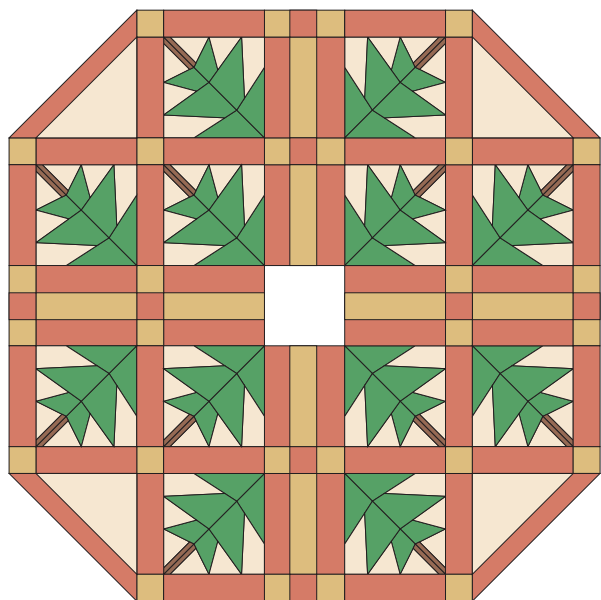

Forever Green

Alternate Settings

Quiltmaker

Web Extra from
QUILTMAKER magazine
www.quiltmaker.com

Aren't these interesting options for the setting plan of the *Forever Green* tree skirt? Each one has a bit of its own personality. No instructions are given for these variations, but we hope the ideas will inspire you. Complete instructions for *Forever Green* appear in *QUILTMAKER* Nov/Dec '05 (No. 106). If you cannot find this issue at your local quilt shop, order back issues at www.VillageQuiltShoppe.com.