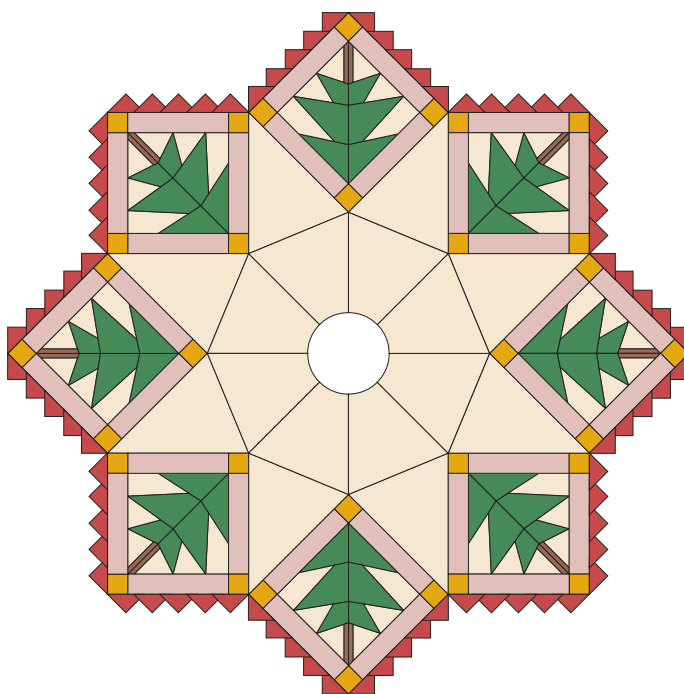

Forever Green

Alternate Settings

Quiltmaker

Web Extra from
QUILTMAKER magazine
www.quiltmaker.com

Aren't these interesting options for the setting plan of the *Forever Green* tree skirt? Each one has a bit of its own personality. No instructions are given for these variations, but we hope the ideas will inspire you. Complete instructions for *Forever Green* appear in *QUILTMAKER* Nov/Dec '05 (No. 106). If you cannot find this issue at your local quilt shop, order back issues at www.VillageQuiltShoppe.com.